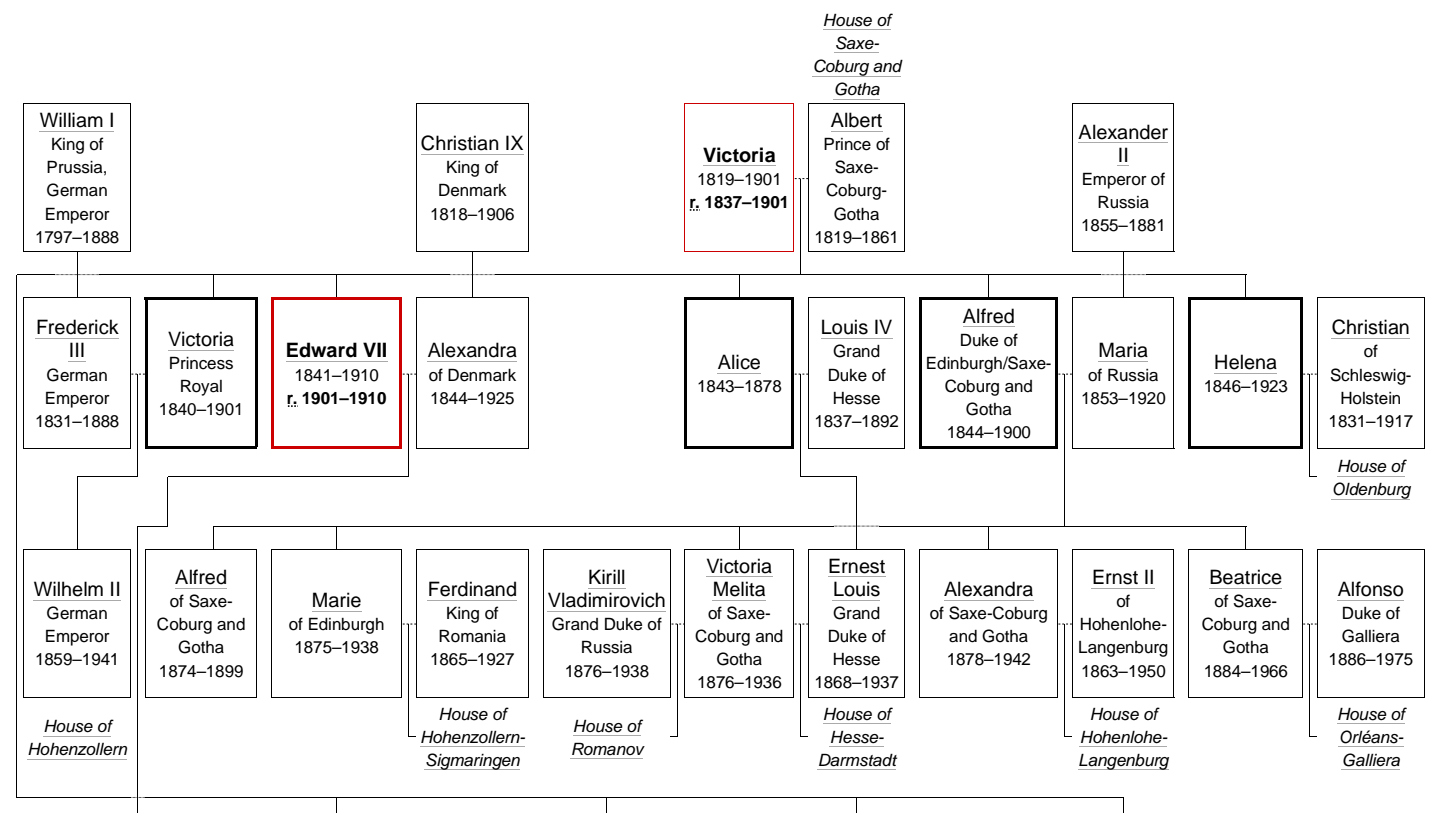

WIKIPEDIA

Family tree of the British royal family

This is the family tree of the British royal family, from James VI and I (who united the crowns of England and Scotland) to the present monarch, Elizabeth II.

References

Before James VI/I

See *Family tree of English monarchs*, *Family tree of Scottish monarchs*, and *Family tree of Welsh monarchs*. This also includes England, Scotland and Wales; all part of the United Kingdom as well as the French Norman invasion.

For a simplified view, see: [Family tree of British monarchs](#).

Key

- : Red borders indicate British monarchs
- : Bold borders indicate legitimate children of British monarchs

House of Stuart

House of Hanover

House of Windsor

See also

- [House of Windsor](#)
- [House of Stuart](#)
- [House of Hanover](#)
- [Family tree of British monarchs](#)
- [Alternative successions of the English crown](#)
- [Line of succession to the British throne](#)
- [Monarchy of the United Kingdom](#)
- [List of English monarchs](#)