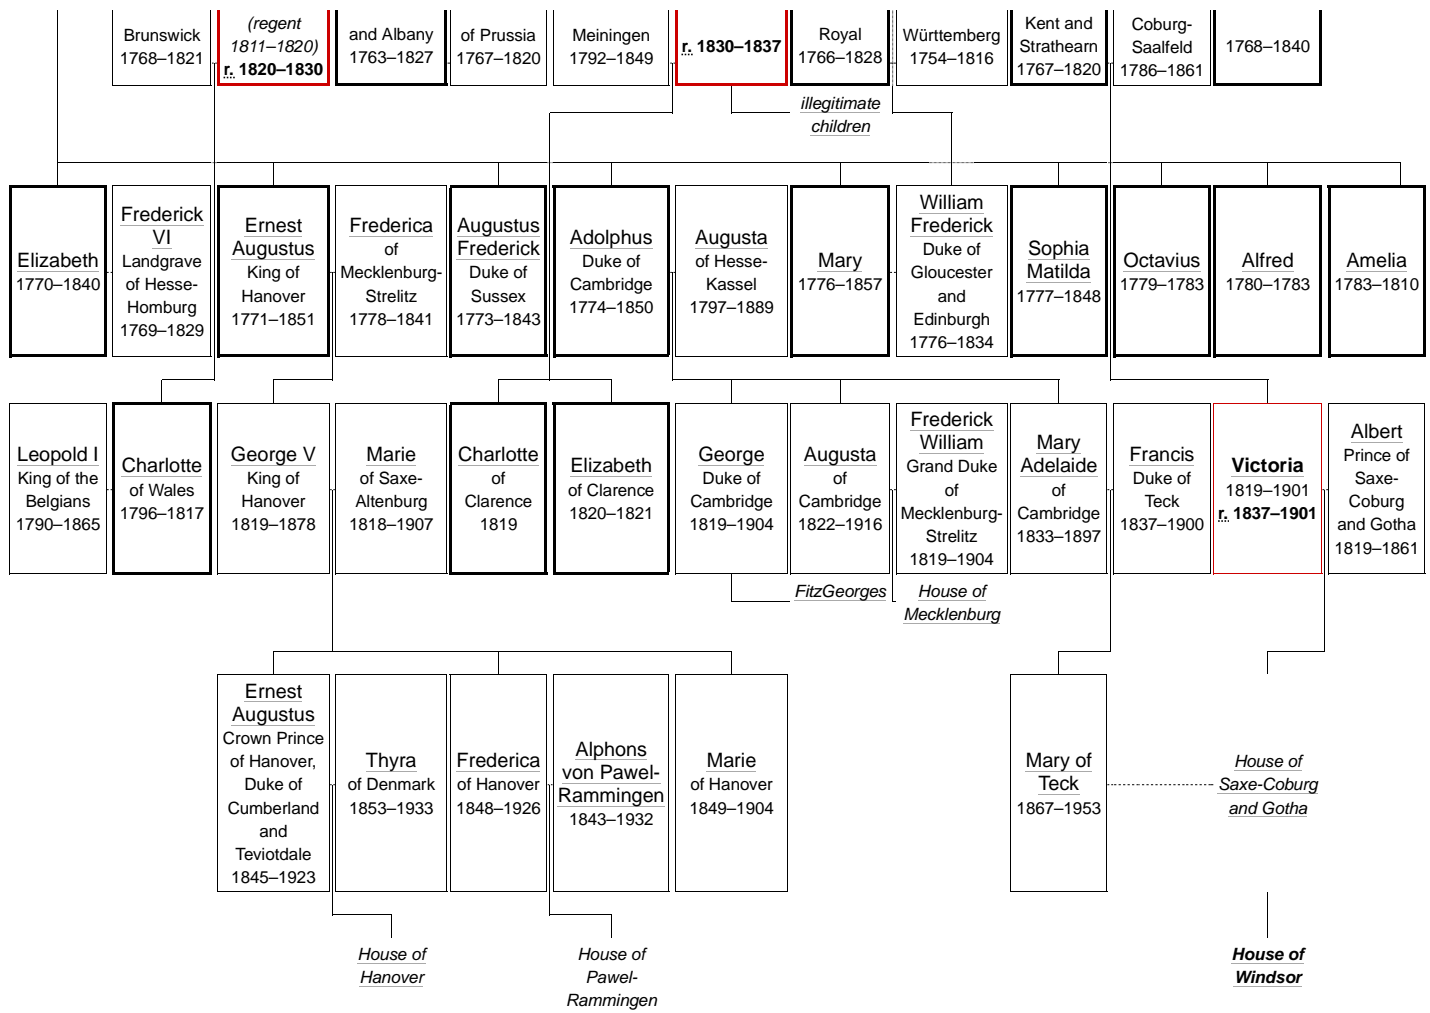

WIKIPEDIA

Family tree of the British royal family

This is the family tree of the British royal family, from James VI and I (who united the crowns of England and Scotland) to the present monarch, Elizabeth II.

References

Before James VI/I

See *Family tree of English monarchs*, *Family tree of Scottish monarchs*, and *Family tree of Welsh monarchs*. This also includes England, Scotland and Wales; all part of the United Kingdom as well as the French Norman invasion.

For a simplified view, see: [Family tree of British monarchs](#).

Key

- : Red borders indicate British monarchs
- : Bold borders indicate legitimate children of British monarchs

House of Stuart

House of Hanover

House of Windsor

See also

- [House of Windsor](#)
- [House of Stuart](#)
- [House of Hanover](#)
- [Family tree of British monarchs](#)
- [Alternative successions of the English crown](#)
- [Line of succession to the British throne](#)
- [Monarchy of the United Kingdom](#)
- [List of English monarchs](#)