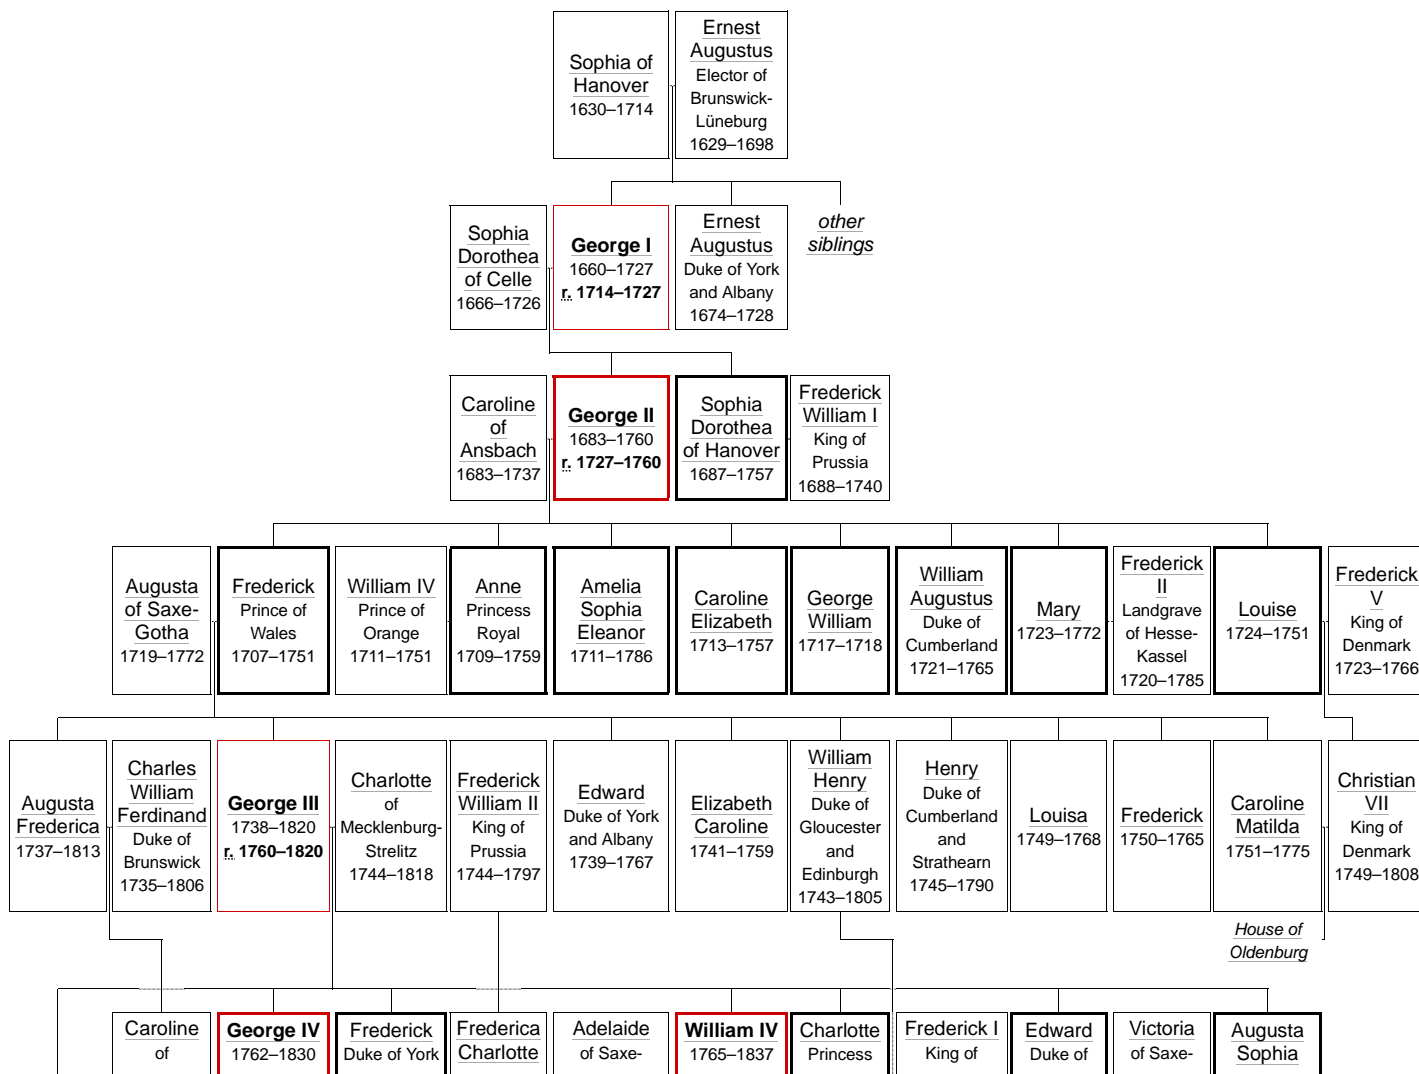

WIKIPEDIA

Family tree of the British royal family

This is the family tree of the British royal family, from James VI and I (who united the crowns of England and Scotland) to the present monarch, Elizabeth II.

References

Before James VI/I

See *Family tree of English monarchs*, *Family tree of Scottish monarchs*, and *Family tree of Welsh monarchs*. This also includes England, Scotland and Wales; all part of the United Kingdom as well as the French Norman invasion.

For a simplified view, see: [Family tree of British monarchs](#).

Key

- : Red borders indicate British monarchs
- : Bold borders indicate legitimate children of British monarchs

House of Stuart

House of Hanover

House of Windsor

See also

- [House of Windsor](#)
- [House of Stuart](#)
- [House of Hanover](#)
- [Family tree of British monarchs](#)
- [Alternative successions of the English crown](#)
- [Line of succession to the British throne](#)
- [Monarchy of the United Kingdom](#)
- [List of English monarchs](#)