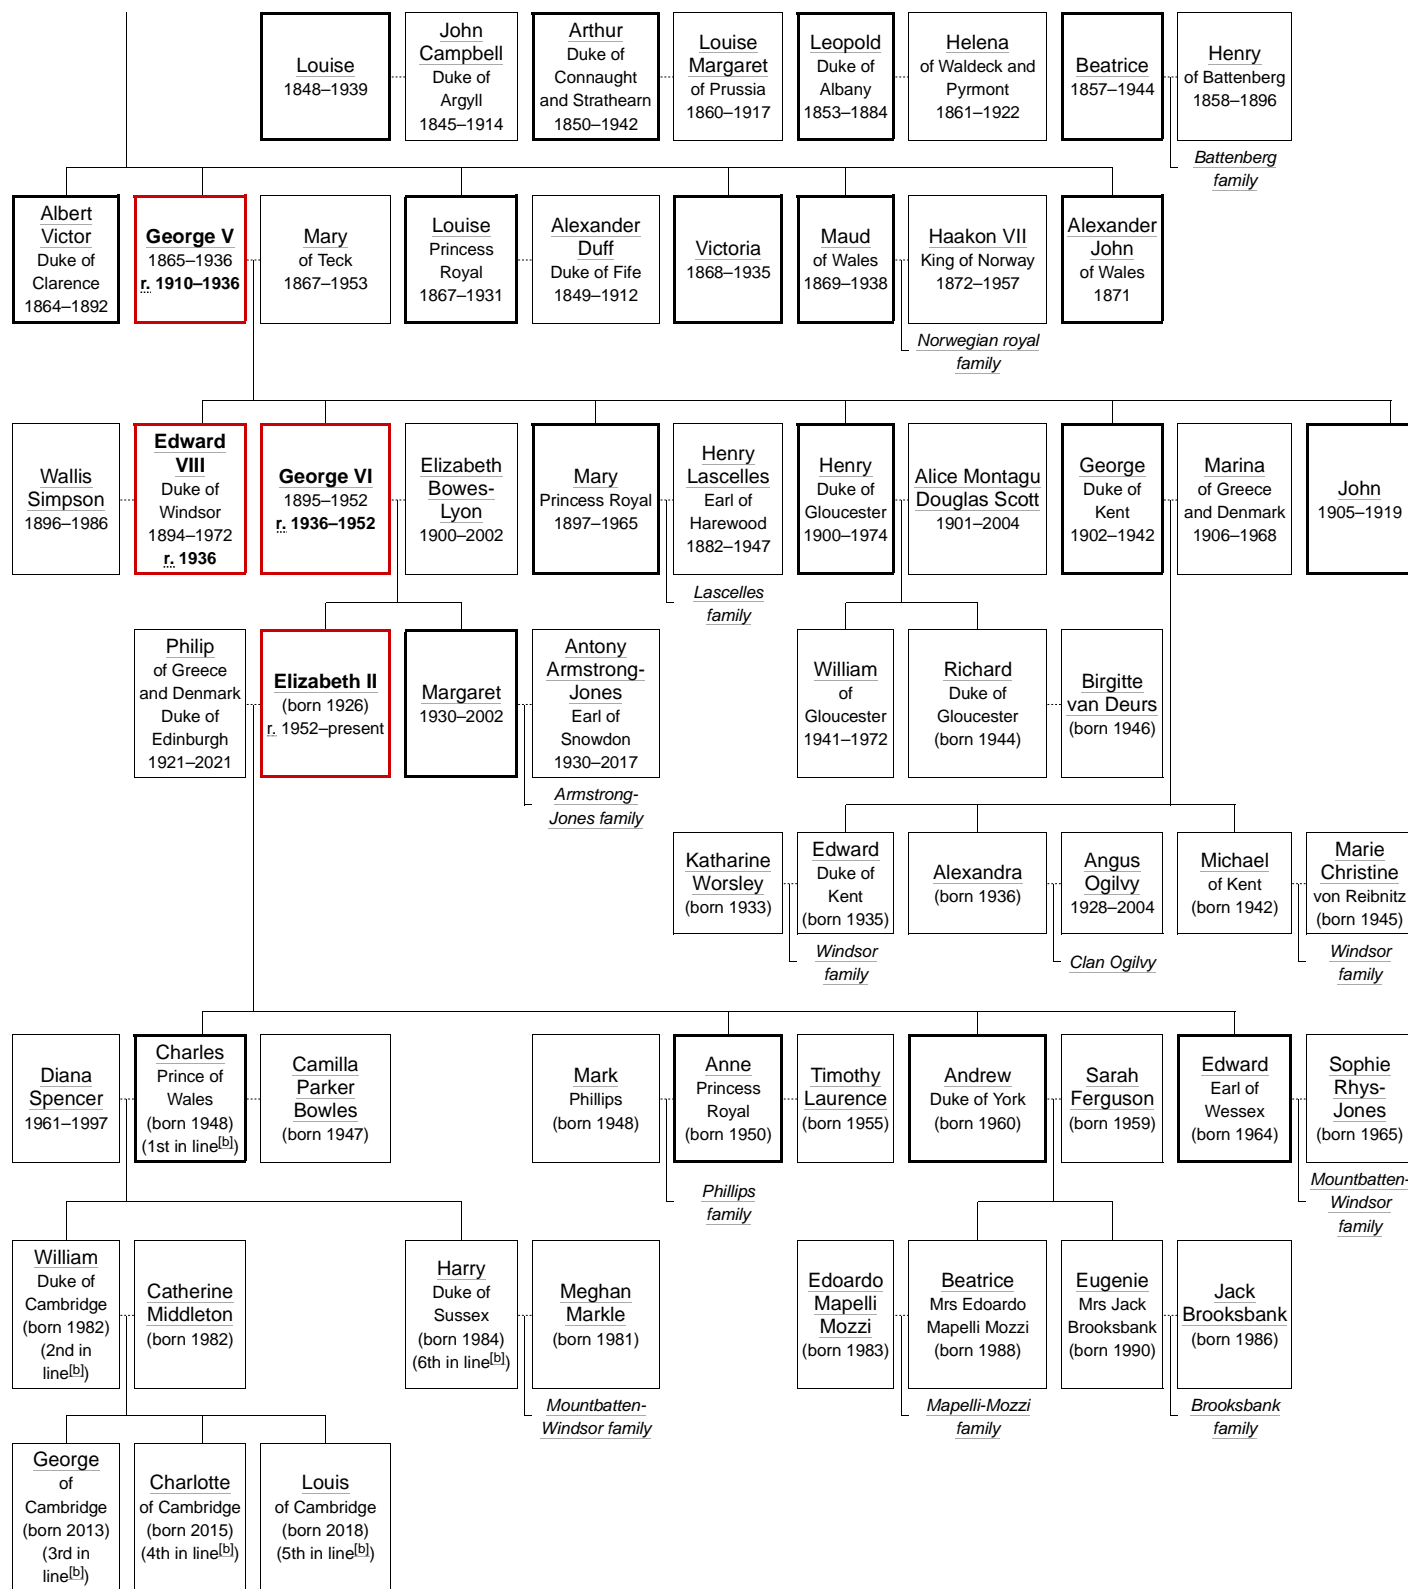

WIKIPEDIA

Family tree of the British royal family

This is the family tree of the British royal family, from James VI and I (who united the crowns of England and Scotland) to the present monarch, Elizabeth II.

References

Before James VI/I

See *Family tree of English monarchs*, *Family tree of Scottish monarchs*, and *Family tree of Welsh monarchs*. This also includes England, Scotland and Wales; all part of the United Kingdom as well as the French Norman invasion.

For a simplified view, see: [Family tree of British monarchs](#).

Key

- : Red borders indicate British monarchs
- : Bold borders indicate legitimate children of British monarchs

House of Stuart

House of Hanover

House of Windsor

See also

- [House of Windsor](#)
- [House of Stuart](#)
- [House of Hanover](#)
- [Family tree of British monarchs](#)
- [Alternative successions of the English crown](#)
- [Line of succession to the British throne](#)
- [Monarchy of the United Kingdom](#)
- [List of English monarchs](#)