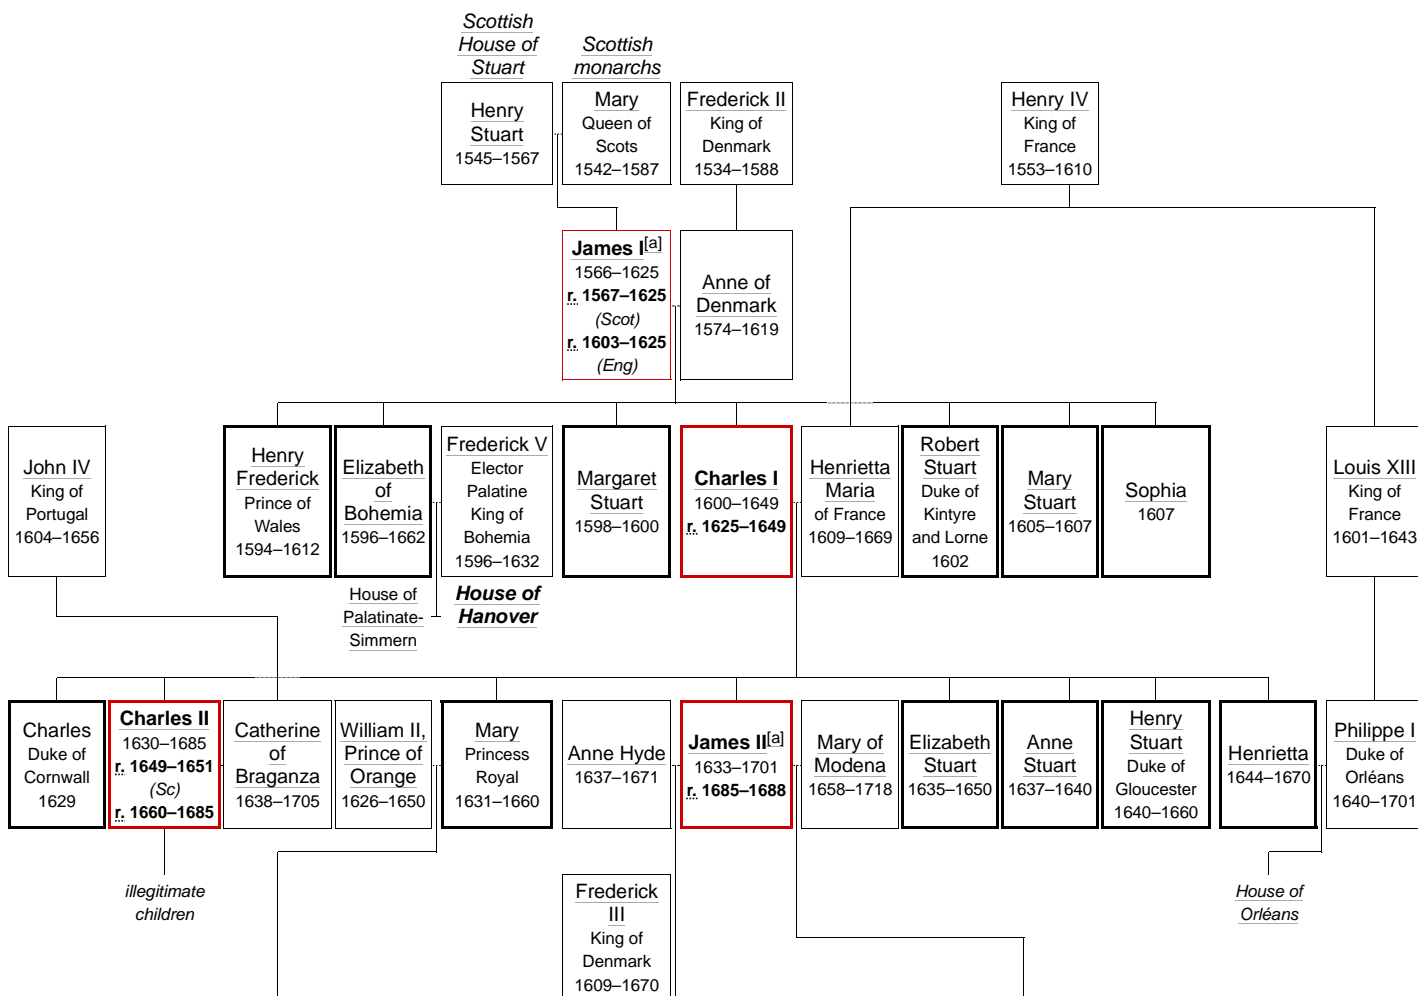

WIKIPEDIA

Family tree of the British royal family

This is the family tree of the British royal family, from James VI and I (who united the crowns of England and Scotland) to the present monarch, Elizabeth II.

Contents

Before James VI/I

Key

House of Stuart

House of Hanover

House of Windsor

See also

Notes

References

Before James VI/I

See *Family tree of English monarchs*, *Family tree of Scottish monarchs*, and *Family tree of Welsh monarchs*. This also includes England, Scotland and Wales; all part of the United Kingdom as well as the French Norman invasion.

For a simplified view, see: [Family tree of British monarchs](#).

Key

- : Red borders indicate British monarchs
- : Bold borders indicate legitimate children of British monarchs

House of Stuart

House of Hanover