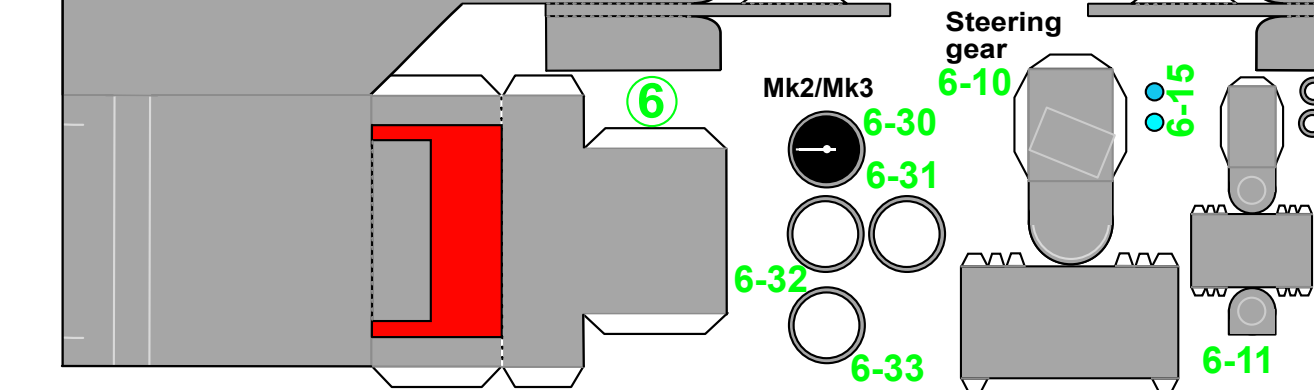

Mk1 1-9

FRONT PLATFORM

Mk2/Mk3

Key

- Cut
- Fold Down
- Fold Up
- Discard
- Size of hole
- Centre marker
- Pin-prick

one inch 10 mm

Vinten Heron	Driving Console, seat support.	6
Ver: 1.3	Date: 20191007	
Drawn by: APB	Checked:	
Scale: 1:12	© Alec Bray 2019 for the BBC Tech Ops History site.	