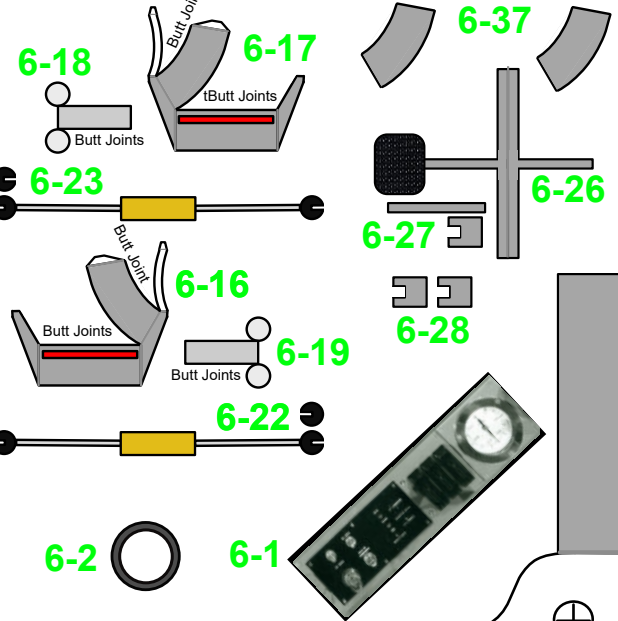

Mk1 1-9

FRONT PLATFORM

Mk2/Mk3

Key

- Cut
- Fold Down
- Fold Up
- Discard
- Size of hole
- Centre marker
- Pin-prick

one inch 10 mm

Vinten Heron	Driving Console, seat support.	6
Ver: 1.3	Date: 20191007	
Drawn by: APB	Checked:	
Scale: 1:12	© Alec Bray 2019 for the BBC Tech Ops History site.	