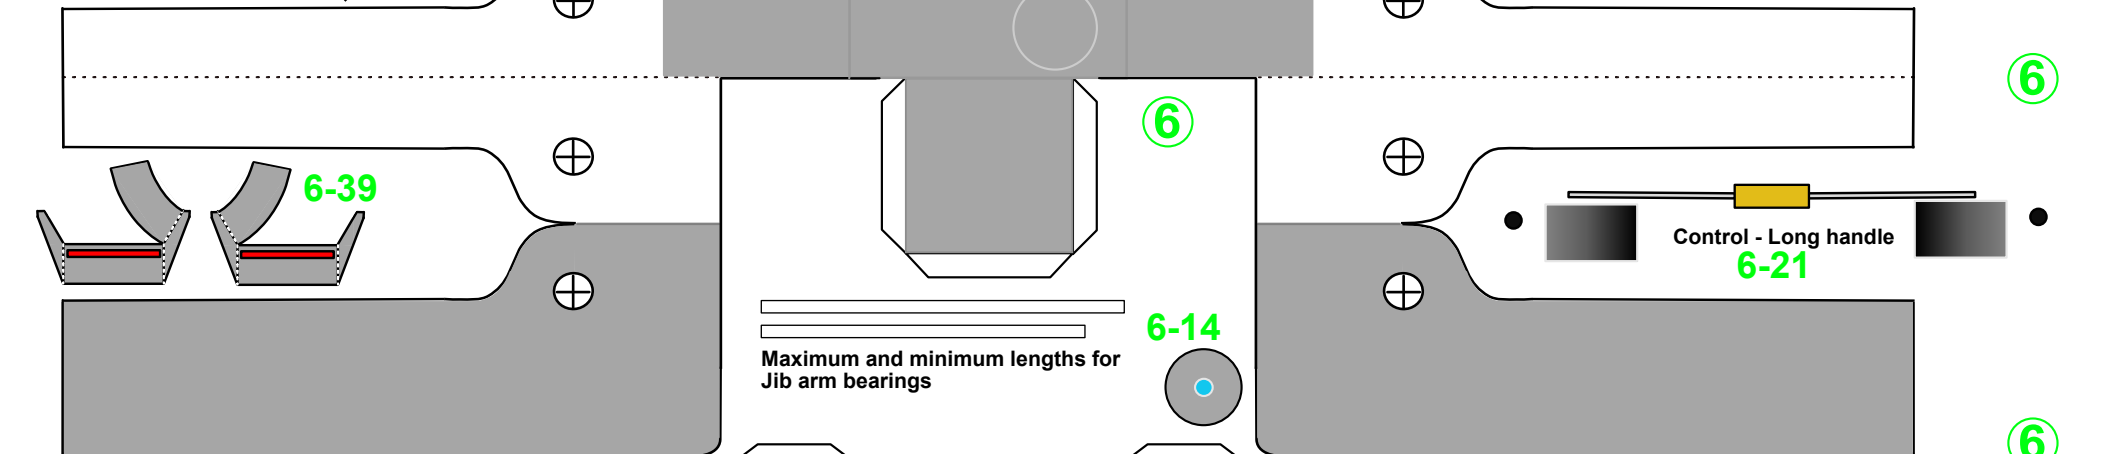

Mk1 1-9

FRONT PLATFORM

Mk2/Mk3

Key

- Cut
- Fold Down
- Fold Up
- Discard
- Size of hole
- Centre marker
- Pin-prick

one inch 10 mm

Vinten Heron	Driving Console, seat support.	6
Ver: 1.3	Date: 20191007	
Drawn by: APB	Checked:	
Scale: 1:12	© Alec Bray 2019 for the BBC Tech Ops History site.	