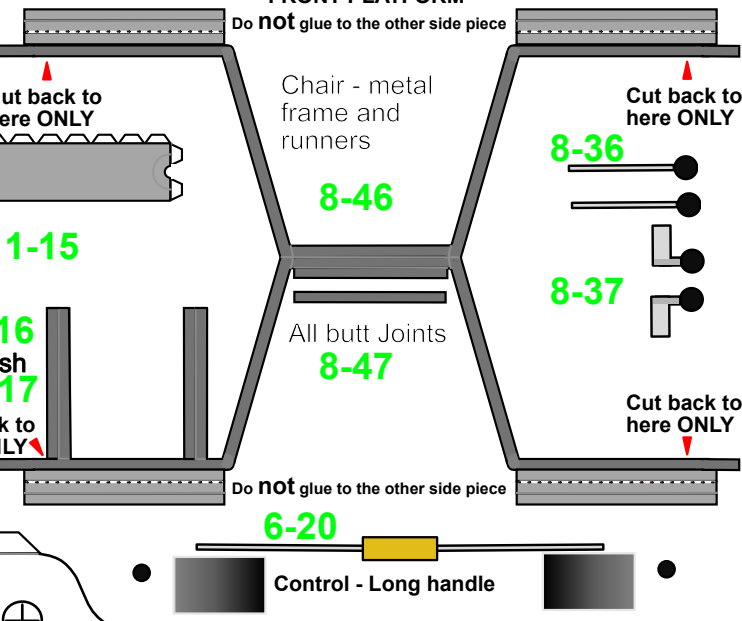

Mk1 1-9

FRONT PLATFORM

Mk2/Mk3

Key

- Cut
- Fold Down
- Fold Up
- Discard
- Size of hole
- Centre marker
- Pin-prick

one inch 10 mm

Vinten Heron	Driving Console, seat support.	6
Ver: 1.3	Date: 20191007	
Drawn by: APB	Checked:	
Scale: 1:12	© Alec Bray 2019 for the BBC Tech Ops History site.	