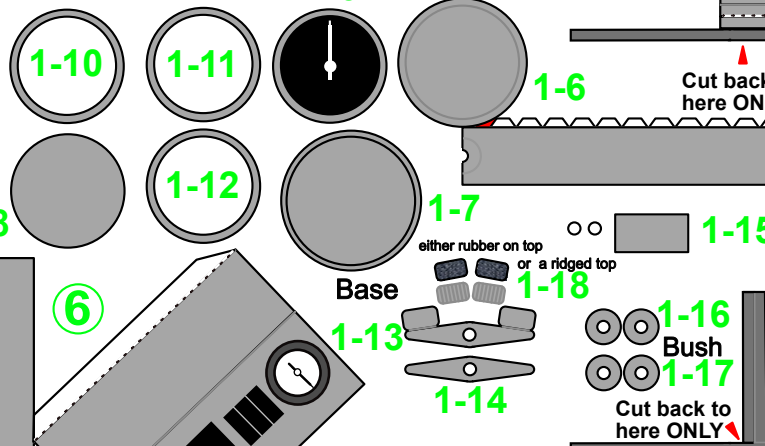

Mk1 1-9

FRONT PLATFORM

Mk2/Mk3

Key

- Cut
- Fold Down
- Fold Up
- Discard
- Size of hole
- Centre marker
- Pin-prick

one inch 10 mm

Vinten Heron	Driving Console, seat support.	6
Ver: 1.3	Date: 20191007	
Drawn by: APB	Checked:	
Scale: 1:12	© Alec Bray 2019 for the BBC Tech Ops History site.	