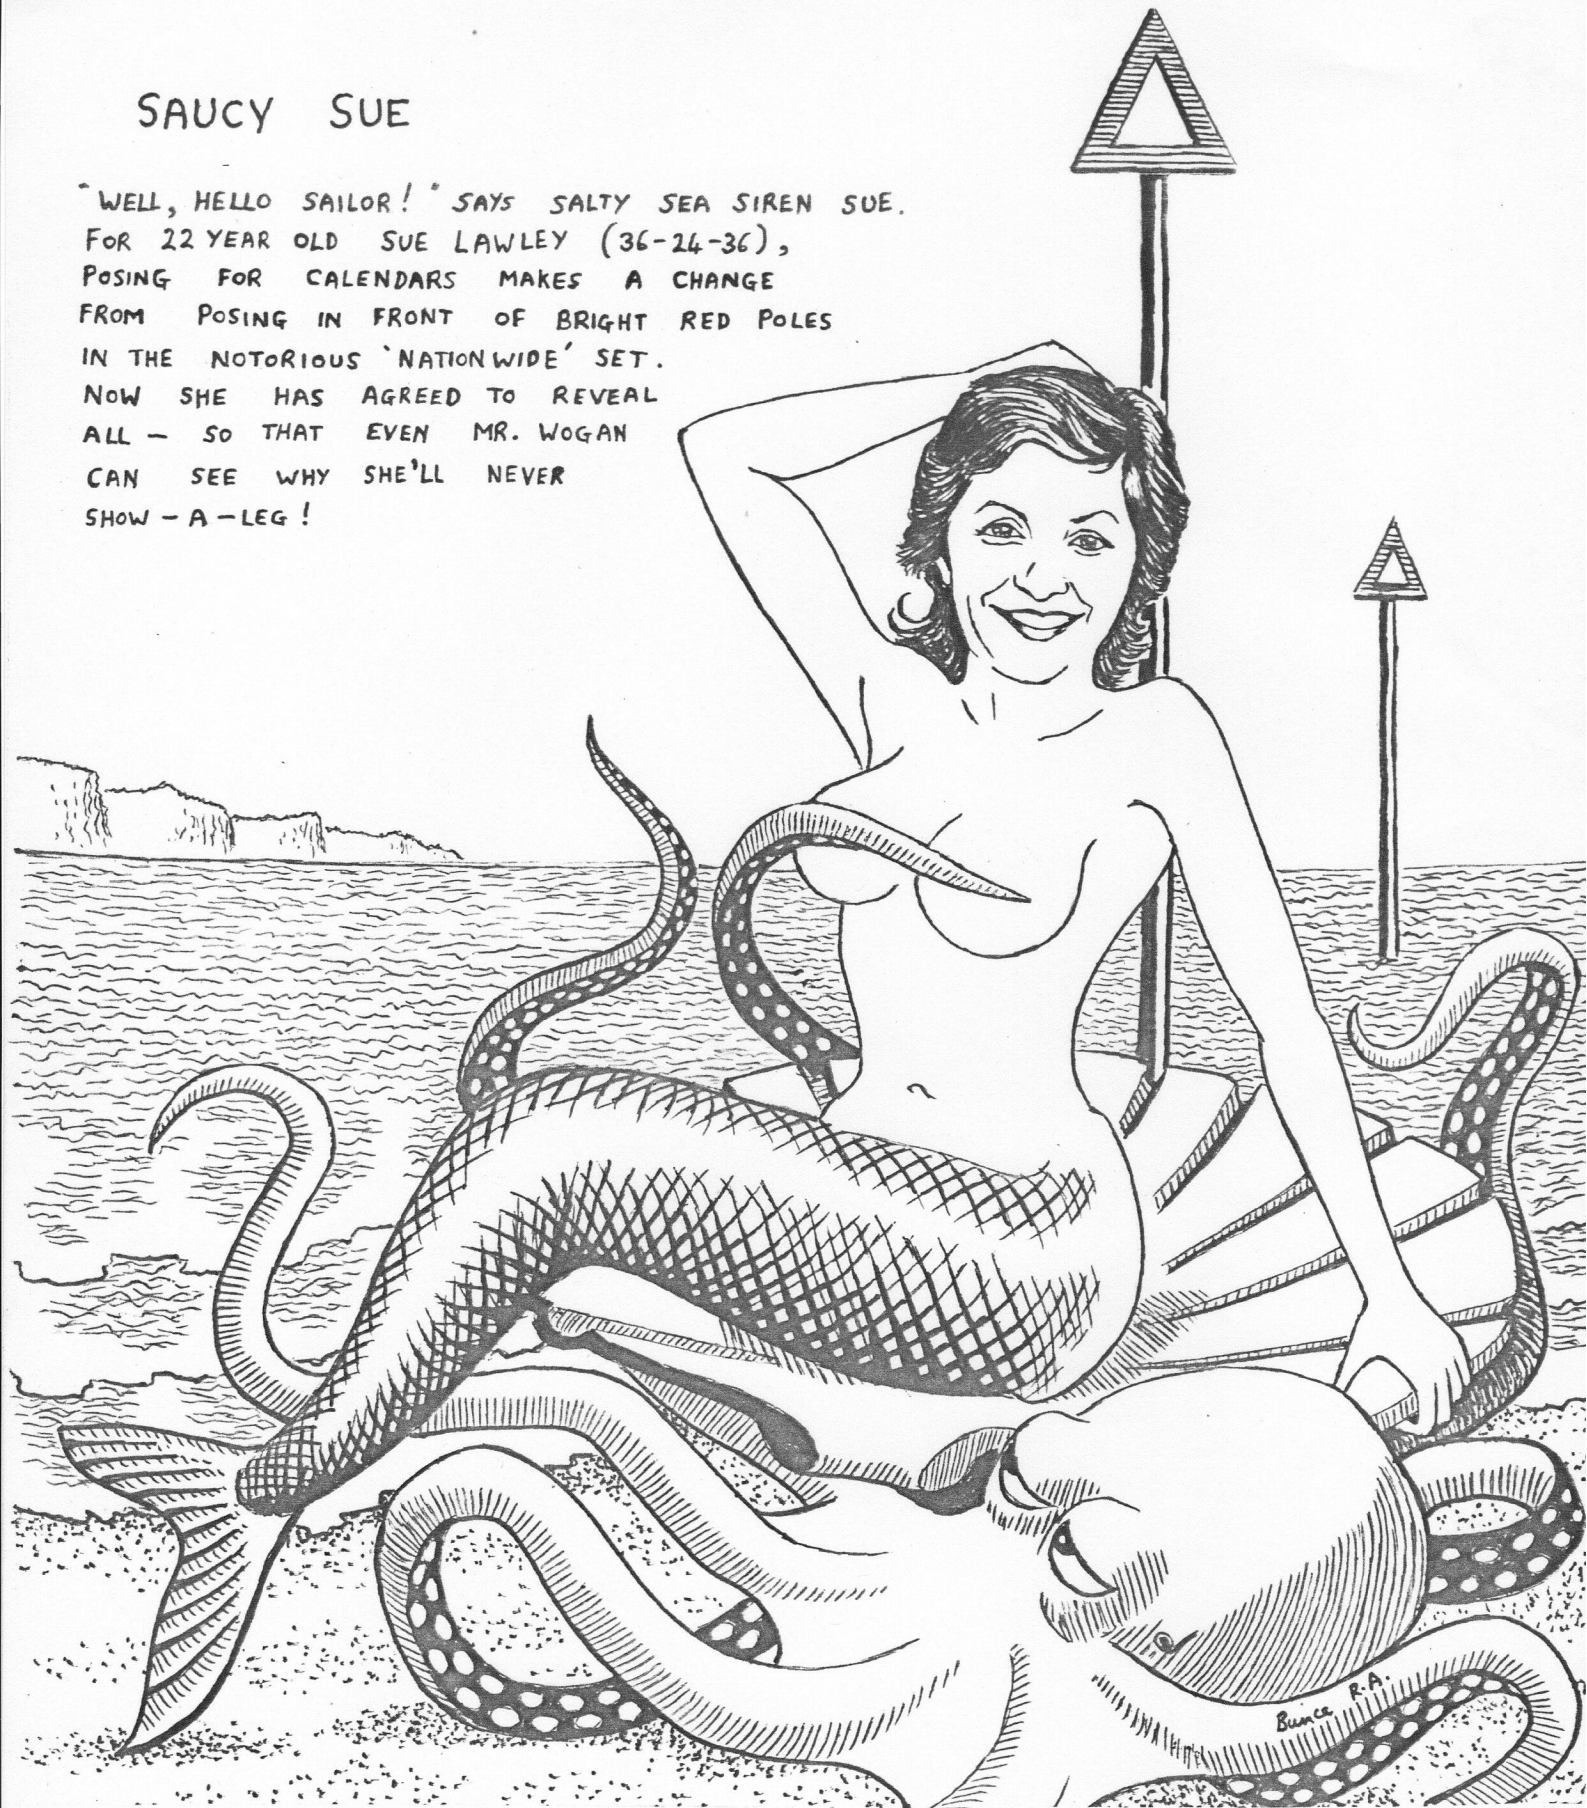

THIS
EXPLOITS
WOMEN

JAUNTY JOAN

WHO BETTER FOR THIS YEAR'S COVER GIRL THAN LOVELY, 22 YEAR
OLD, JOAN BAKEWELL (36-24-36) - TELEVISION'S ORIGINAL
"THINKING MAN'S CRUMPET" - AND THERE ARE SOME OF US MORONS
WHO'D LIKE TO BUTTER YOU UP TOO JOAN!

SAUCY SUE

"WELL, HELLO SAILOR!" SAYS SALTY SEA SIREN SUE. FOR 22 YEAR OLD SUE LAWLEY (36-24-36), POSING FOR CALENDARS MAKES A CHANGE FROM POSING IN FRONT OF BRIGHT RED POLES IN THE NOTORIOUS 'NATIONWIDE' SET. NOW SHE HAS AGREED TO REVEAL ALL - SO THAT EVEN MR. WOGAN CAN SEE WHY SHE'LL NEVER SHOW - A - LEG!

ANATOMIC ANNA

DUSKY, 22 YEAR OLD ANNA FORD (36-24-36) HAS MIGRATED FROM THE BEEB IN SEARCH OF SUNNIER CHANNELS. "MEN ONLY WANT ME FOR MY BODY SHE HAS BEEN HEARD TO COMPLAIN. THOUGH FEW OF US HAVE EVER SEEN IT, WE'RE SURE YOU'RE RIGHT, ANNA!

PRETTY PENNY

OOH, LA LA! WHAT'S THIS? HAS 22 YEAR OLD STARLET PENELOPE KEITH (36-24-36) ABANDONED HER CUSTOMARY IMAGE OF ALL THAT'S ENGLISH AND ARISTOCRATIC? YOU NEEDN'T HAVE BOTHERED PENNY. THOSE FRENCH GIRLS AREN'T APACHE ON YOU!